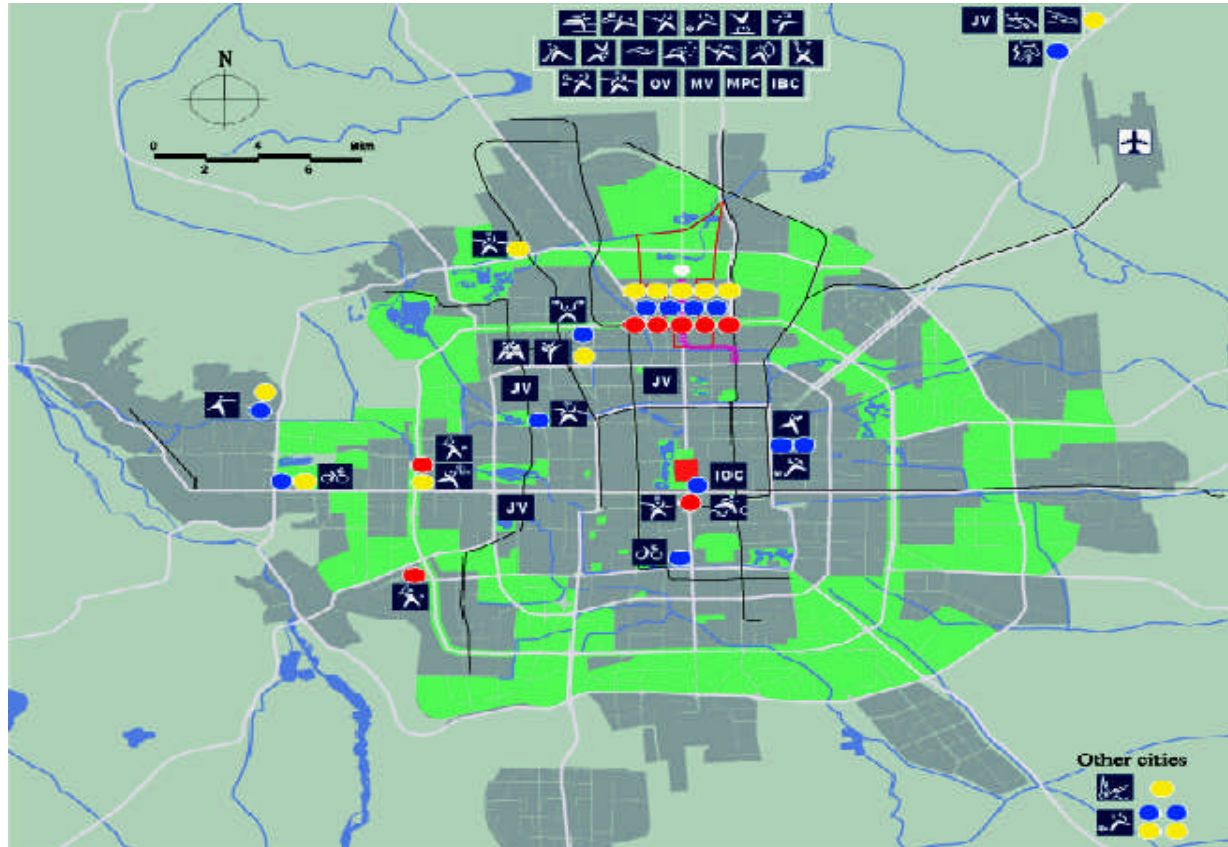

Beijing 2008 29th Olympic Games Project Map

Beijing

Shenyang

Qinhuangdao

Tianjin

Qingdao

Shanghai

New Permanent Stadiums: 16
 Beijing: 13
 Qingdao: 1
 Tianjin: 1
 Qinhuangdao: 1

Temporary Stadiums: 7
 Beijing: 7

Renovated Stadiums: 14
 Beijing: 12
 Shenyang: 1
 Shanghai: 1

No. of Game Events: 28
No. of Stadiums Planned to be Used during the Games: 37